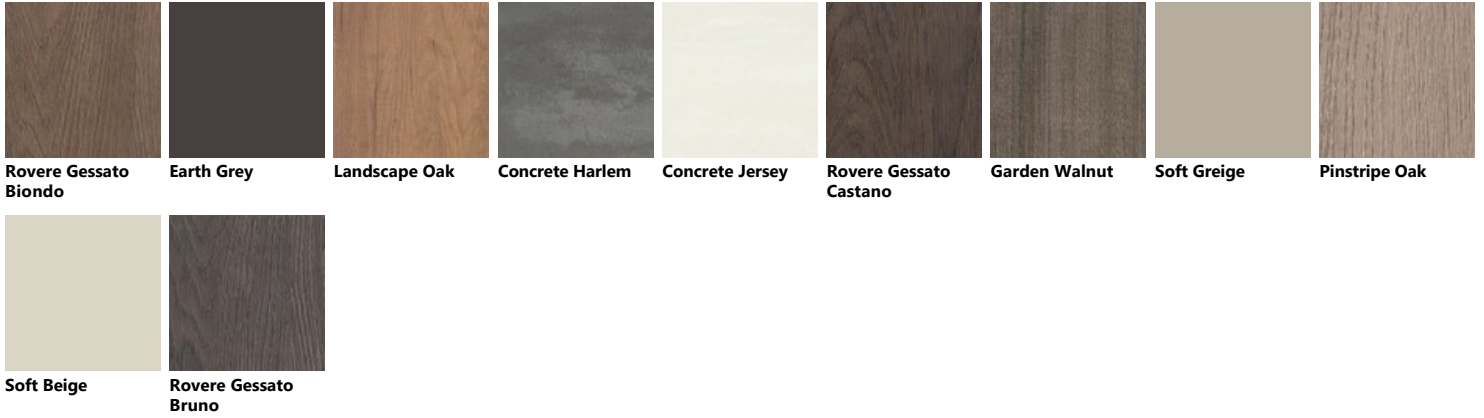

Palette_Colori Diesel Open Workshop

Decorative melamine

Glossy lacquered

Matt lacquered

DOW Elements

Glass

Smoky Glass

Ribbed Glass

Glass

Smoky Glass

Ribbed Glass